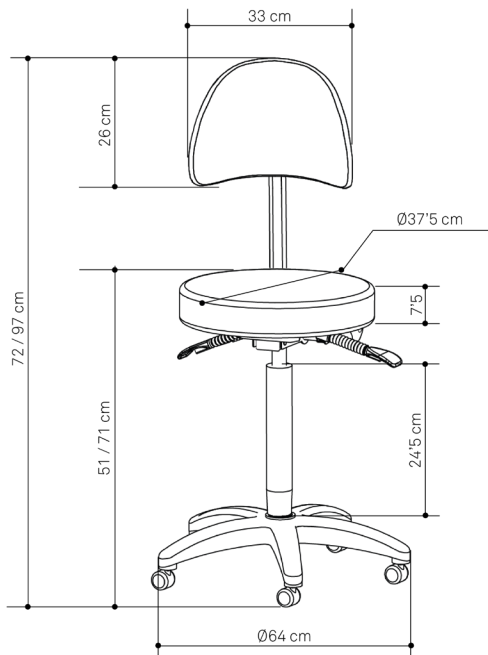

# STOOL WITH BACKREST

A4003.1025B

A3202.1025B

A3069.1025B

A2001.1025B

A5069.1025B

### DESCRIPTION

Elegant stool with a backrest ergonomically designed with a flat round seat.

Equipped with 3 levers to adjust height, backrest and seat inclination.

### UPHOLSTERY

Spradling PU

UPHOLSTERY SIZE  
Ø37 x 7,5 cm

BASE DIAMETER  
64 cm

UP AND DOWN (SEAT)  
51 / 71 cm

### PACKAGING SIZE

59 x 30 x 60 cm

N.W. KG  
8

G.W. KG  
10